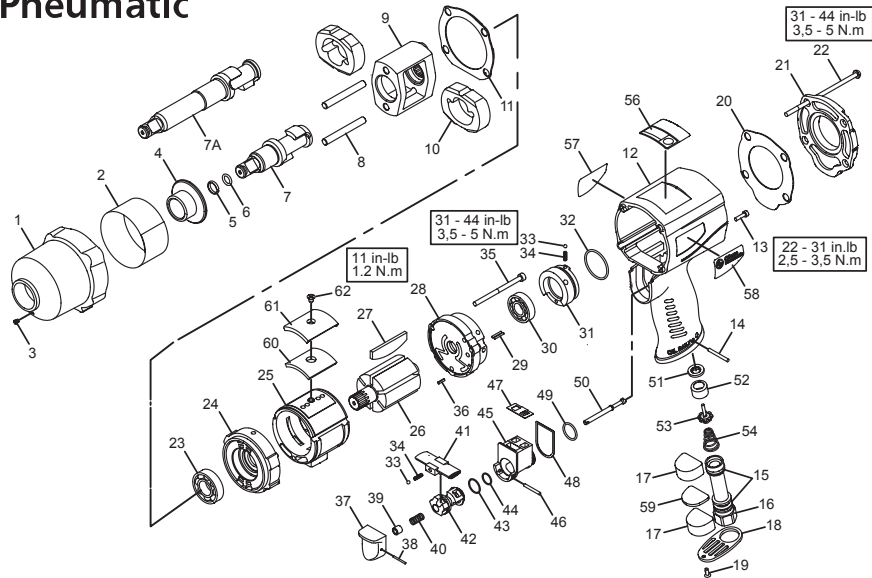

**Chicago
Pneumatic**

**CP7749 Series
Impact Wrench**

Index No.	Part No.	Description	Qty.	Index No.	Part No.	Description	Qty.
1	8940167359	Clutch Housing	1	37	8940167377	Trigger Pin	1
2	2050521163	Steel Ring	1	38	8940167378	Spring Pin	1
3	2050520633	Hammer Case Grease Fitting	1	39	8940167379	Trigger Bushing	1
4	2050521093	Hammer Case Bushing	1	40	8940167380	Spring	1
5	2050521063	Socket Retainer	1	41	8940167381	Lever	1
6	2050521103	O-Ring	1	42	8940167382	Reverse Valve	1
7	2050521363	Anvil (Incl. Index Nos. 5 & 6)	1	43	8940167383	O-Ring	1
7A	2050526443	2" Extended Anvil (Incl. Index Nos. 5 & 6)	1	44	8940167384	O-Ring	1
8	2050521123	Hammer Frame Pin	2	45	8940167385	Body-Throttle Valve - model C, D	1
9	2050521143	Hammer Frame	1	46	8940168913	Body-Throttle Valve - model E	1
10	2050521133	Hammer	2	47	2050526623	Spring Pin	1
11	8940167360	Gasket	1	47	8940167386	Packing-Cylinder - model C, D	1
12	8940167361	Housing - model C, D	1	48	8940168915	Packing-Cylinder - model E	1
	8940168911	Housing - model E	1	48	8940167387	Regulator Base Gasket	1
13	8940167362	Hex. Soc. Hd. Bolt - model C, D	1	49	8940167388	O-Ring	1
	8940168914	Hex. Soc. Hd. Bolt - model E	1	50	8940167389	Trigger Tip	1
14	2050520983	Spring Pin	1	51	2050520903	Seal	1
15	2050520973	O-Ring	2	52	2050520913	Insert Bushing	1
16	2050520793	Air Inlet	1	53	2050520923	Valve-Throttle	1
17	8940167363	Muffler (CP7749 and CP7749-2)	1	54	8940167369	Spring-Throttle valve	1
	8940167363	Muffler (CP7749Q only)	2	56	8940167226	Nameplate-Warning label (CP7749 only)	1
18	8940167364	Deflector	1		8940167227	Nameplate-Warning label (CP7749-2 only)	1
19	8940167365	Tap Bolt	1		8940168228	Nameplate-Warning label (CP7749Q only)	1
20	8940167366	Rear Cover Gasket	1	57	8940167485	Side label (Left)	1
21	8940167367	Rear Cover	1	58	8940167484	Side label (Right)	1
22	8940167368	Half Round Hd. Hex. Bolt	4	59	8940168226	Handle exhaust muffler (CP7749Q only)	1
23	2050521223	Bearing	1	60	8940168224	Motor exhaust muffler (CP7749Q only)	1
24	2050521233	Rear End Plate	1	61	8940168232 (*)	Muffler cover - model C	1
25	8940168232 (*)	Liner - model C	1		8940168226	Muffler cover - model D, E	1
	8940167370	Liner - model D	1	62	8940168232 (*)	Bolt - model C	1
	8940168912	Liner - model E	1		8940168227	Bolt - model D, E	1
26	2050521253	Rotor	1				
27	2050521263	Blades Set (6)	1				
28	8940168232 (*)	Rear End Plate - model C	1				
	8940167371	Rear End Plate - model D, E	1				
29	8940167372	Spring Pin	2				
30	2050521283	Bearing	1				
31	8940168232 (*)	Regulator - model C	1				
	8940167373	Regulator - model D, E	1				
32	8940167374	O-Ring	1				
33	2050521923	Steel Ball	2				
34	8940167375	Positioning Spring	2				
35	2050520853	Hex. Soc. Hd. Bolt	3				
36	8940167376	Spring Pin	1				

Tune-Up Kit for CP7749 & CP7749-2

8940167481 (Incl.: 5, 6, 11, 15, 17, 20, 27, 32, 43, 44, 47, 48, 49, 51)

Repair Kit for CP7749

Repair Kit for CP7749-2

8940167483 (Incl.: 5, 6, 7A, 8, 10, 11, 15, 17, 20, 27, 32, 43, 44, 47, 48, 49, 51)

Protective Tool Boot

8940167487

Muffler kit

8940168223 (Incl.: 17, 59, 60) - model D, E

(*) Conversion kit

8940168232 (Incl.: 25, 28, 31, 61, 62) - model C